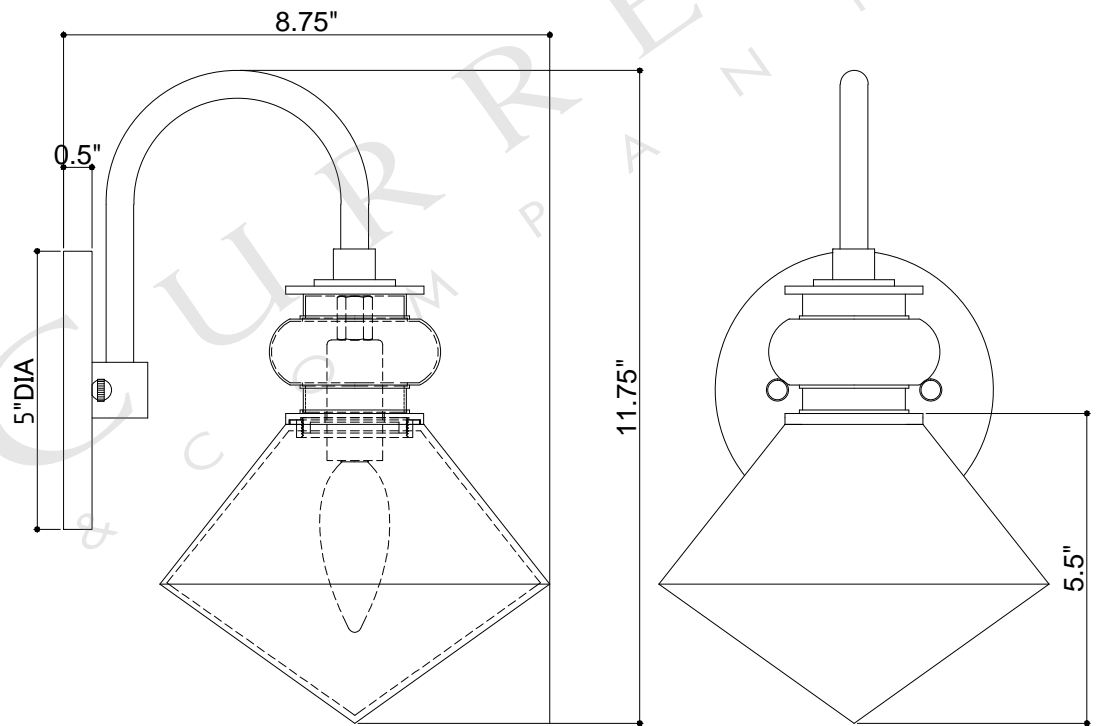

7"DIA.SHADE

TOP VIEW

SIDE VIEW

FRONT VIEW

5000-0161

ALL WORK © 2020 CURREY & COMPANY